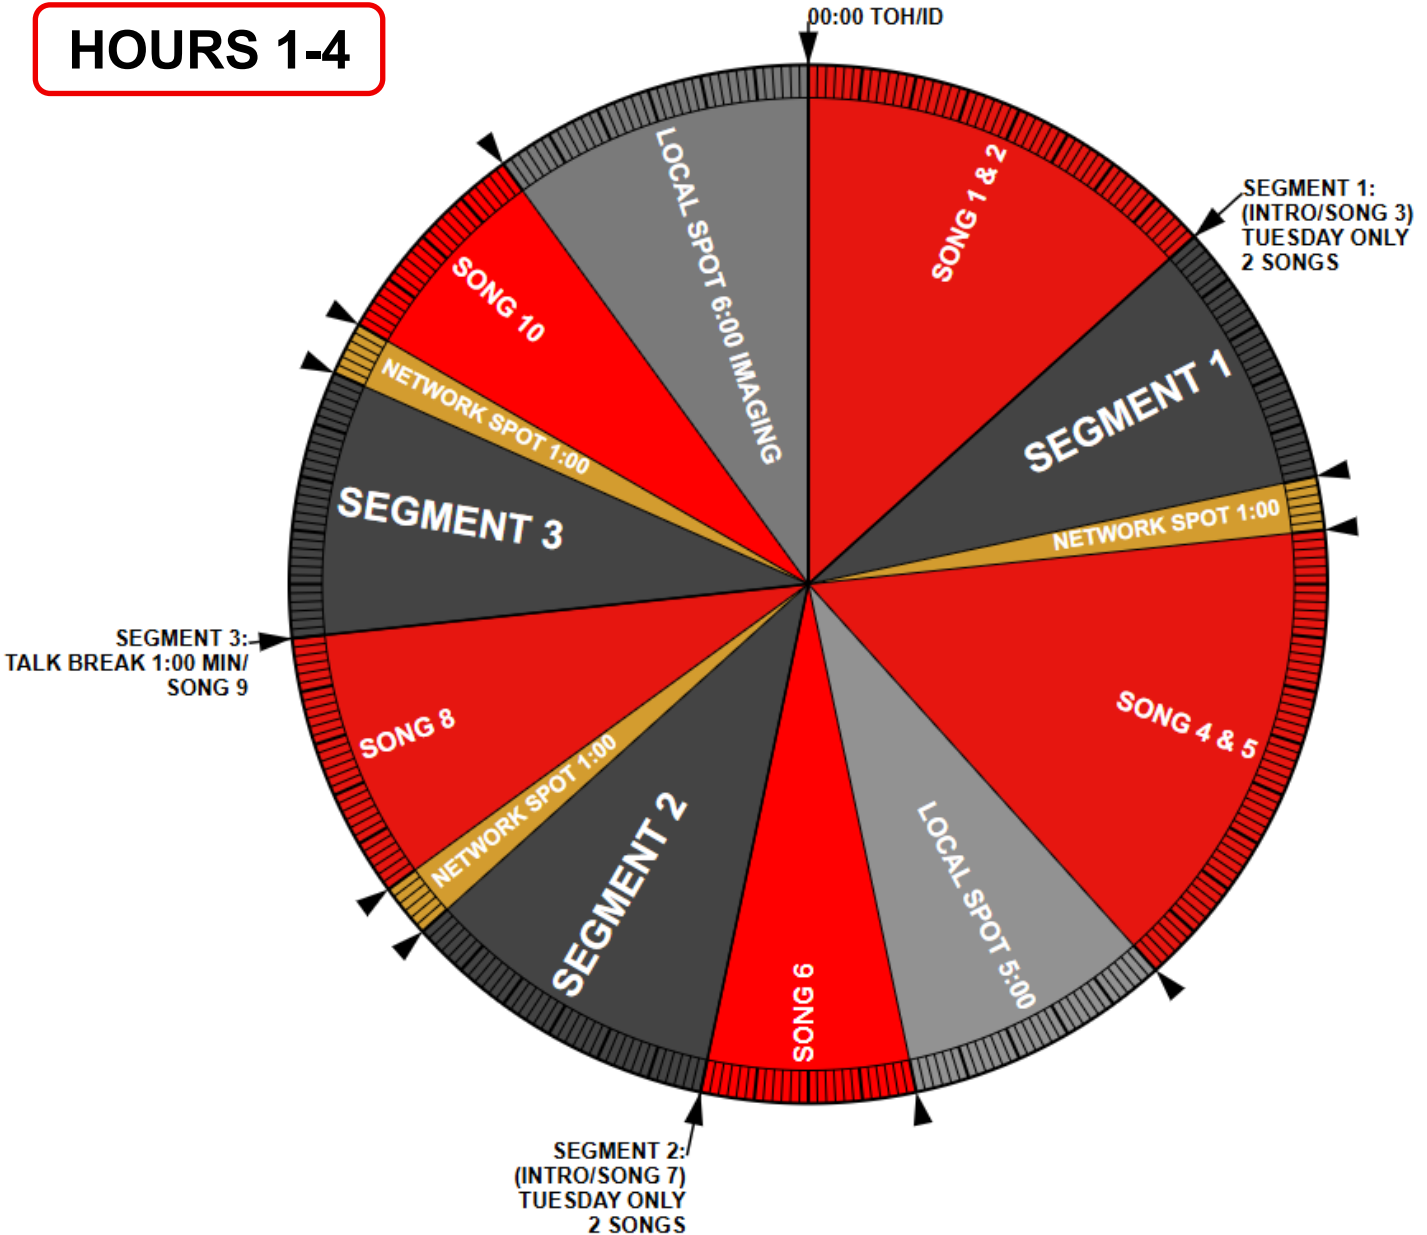

**OFFICIAL
SHOW CLOCK**

HOURS 1-4

- » SEGMENT 1: 6-8 MIN
- » SEGMENT 2: 6-8 MIN
- » SEGMENT 3: 6-8 MIN
- » SEGMENT 3: TALK BREAK 1:00 MIN / SONG 9
- » SEGMENT 1&2: (INTRO/SONG 3 OR SONG 7) — EXCEPT TUESDAY WITH 2 SONGS
- » 15 CART NUMBERS FOR SHOW SEGMENTS
- » 15 CART NUMBERS FOR IN-SHOW COMMERCIALS
- » 1 CART NUMBER FOR ROS

**THE QUIET STORM
WITH LENNY GREEN**

Delivered via
Mr. Master (AIM)
818-879-8349

support@mrmaster.com

**OFFICIAL
SHOW CLOCK**

HOUR 5

- » SEGMENT 1: 6-8 MIN
- » SEGMENT 2: 6-8 MIN
- » SEGMENT 3: 1 MIN
- » SEGMENT 3: TALK BREAK 1:00 MIN / CLOSE
- » SEGMENT 1&2: (INTRO/SONG 3 OR SONG 7) — EXCEPT TUESDAY WITH 2 SONGS
- » 15 CART NUMBERS FOR SHOW SEGMENTS
- » 15 CART NUMBERS FOR IN-SHOW COMMERCIALS
- » 1 CART NUMBER FOR ROS