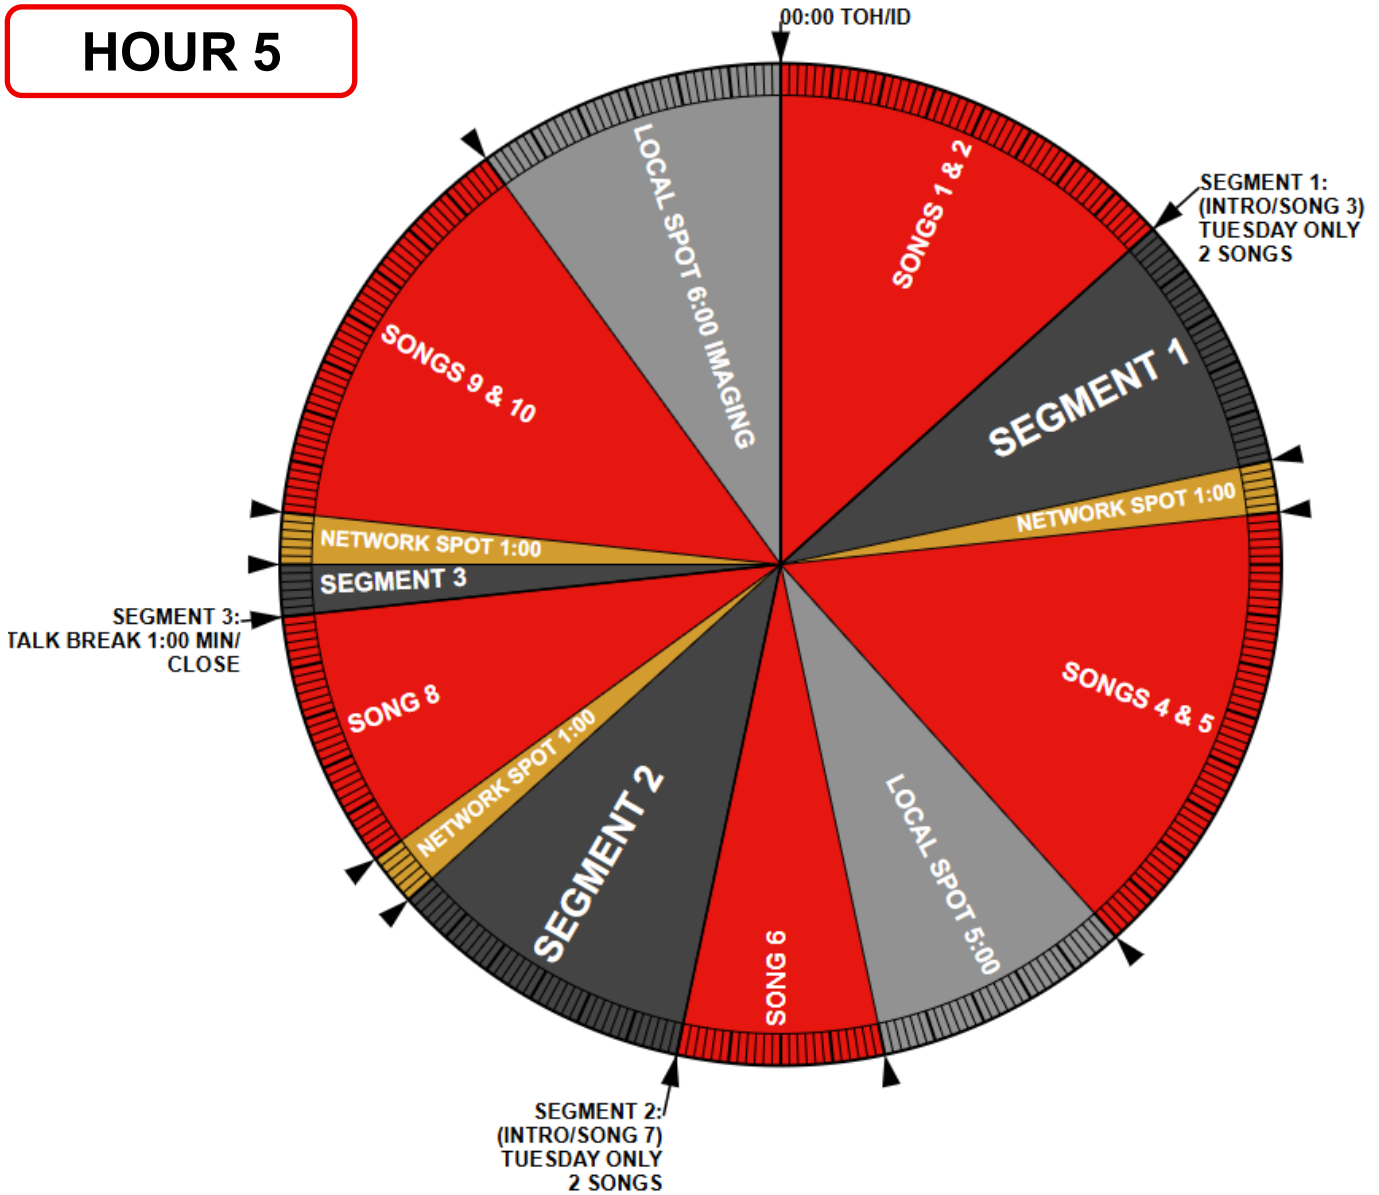

**OFFICIAL
SHOW CLOCK**

HOURS 1-4

- » SEGMENT 1: 6-8 MIN
- » SEGMENT 2: 6-8 MIN
- » SEGMENT 3: 6-8 MIN
- » SEGMENT 3: TALK BREAK 1:00 MIN / SONG 9
- » SEGMENT 1&2: (INTRO/SONG 3 OR SONG 7) — EXCEPT TUESDAY WITH 2 SONGS
- » 15 CART NUMBERS FOR SHOW SEGMENTS
- » 15 CART NUMBERS FOR IN-SHOW COMMERCIALS
- » 1 CART NUMBER FOR ROS

**THE QUIET STORM
WITH LENNY GREEN**

Delivered via
Mr. Master (AIM)
818-879-8349

support@mrmaster.com

**OFFICIAL
SHOW CLOCK**

HOUR 5

- » SEGMENT 1: 6-8 MIN
- » SEGMENT 2: 6-8 MIN
- » SEGMENT 3: 1 MIN
- » SEGMENT 3: TALK BREAK 1:00 MIN / CLOSE
- » SEGMENT 1&2: (INTRO/SONG 3 OR SONG 7) — EXCEPT TUESDAY WITH 2 SONGS
- » 15 CART NUMBERS FOR SHOW SEGMENTS
- » 15 CART NUMBERS FOR IN-SHOW COMMERCIALS
- » 1 CART NUMBER FOR ROS